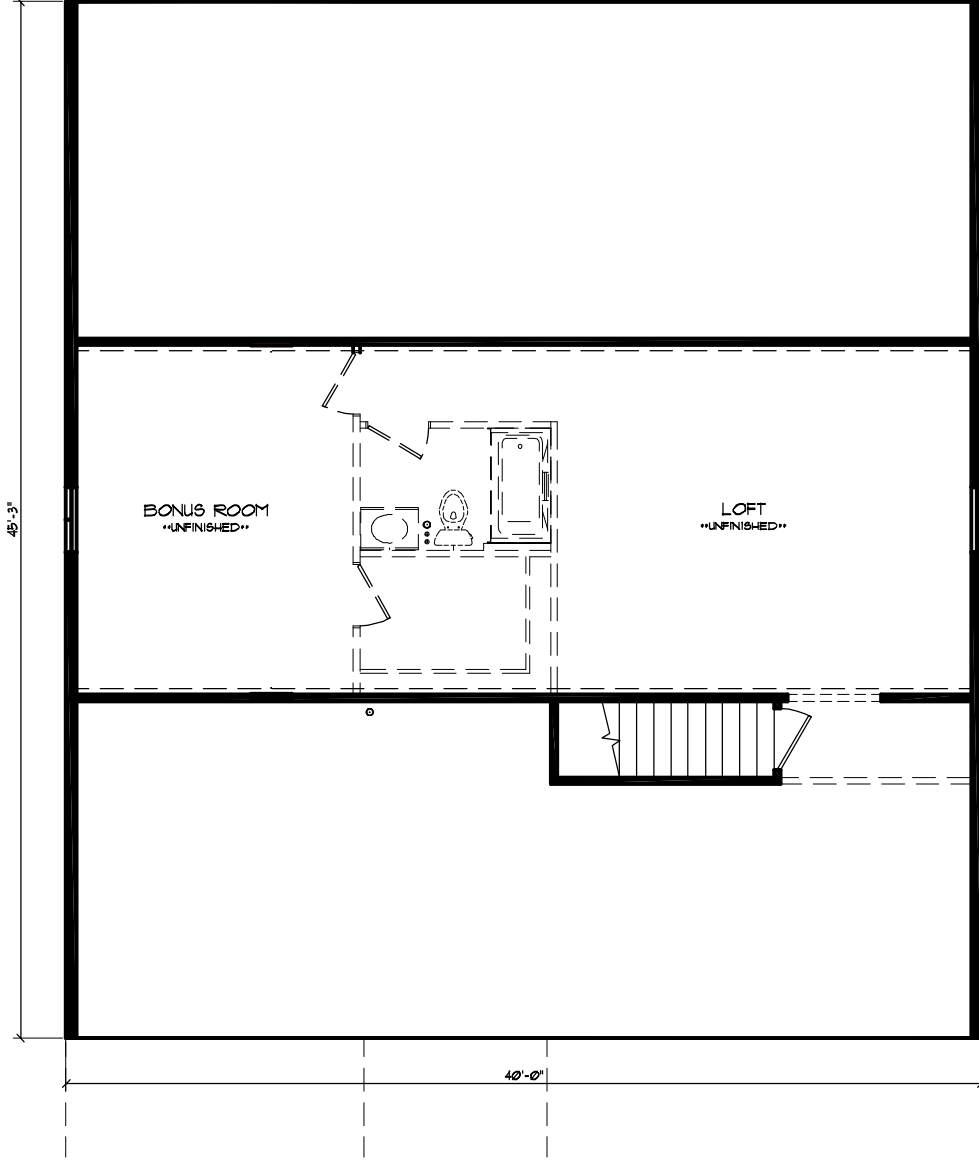

BERACAH HOMES

9590 Nanticoke Business Park Drive
Greenwood, Delaware 19950
www.beracahhomes.com

NAME: **BUILDER**

Customer

DATE: MM-DD-YYYY

SCALE: AS NOTED

DRAWN: Drawn

REVISION: Michal Wolanski
Decatur_v1

HOUSE STYLE: Ranch: 40' x 59' (Decatur)

State, County, City

SHEET:

L1.1

PROJECT:

##-####